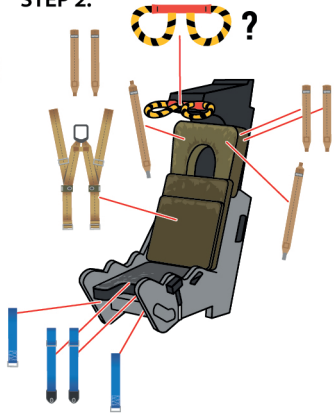

# BLACKBURN/HAWKER SIDDELEY SEAT HARNESSES ETC (AIRFIX 1:48 SCALE) MARTIN-BAKER TYPE 6, MK2

STEP 1.

STEP 2.

STEP 3.

COMPLETE!  
(REPEAT FOR REAR SEAT)