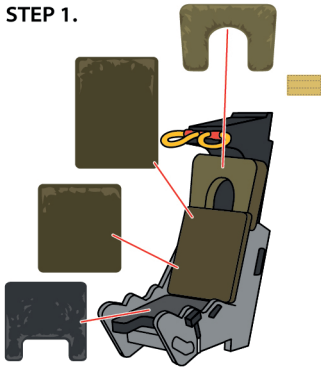

# BLACKBURN/HAWKER SIDDELEY SEAT HARNESSES ETC (AIRFIX 1:48 SCALE) MARTIN-BAKER TYPE 6, MK2

STEP 1.

STEP 2.

STEP 3.

COMPLETE!  
(REPEAT FOR REAR SEAT)