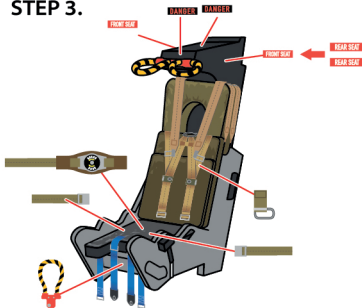

# BLACKBURN/HAWKER SIDDELEY SEAT HARNESSES ETC (AIRFIX 1:48 SCALE) MARTIN-BAKER TYPE 6, MK2

STEP 1.

STEP 2.

STEP 3.

COMPLETE!  
(REPEAT FOR REAR SEAT)